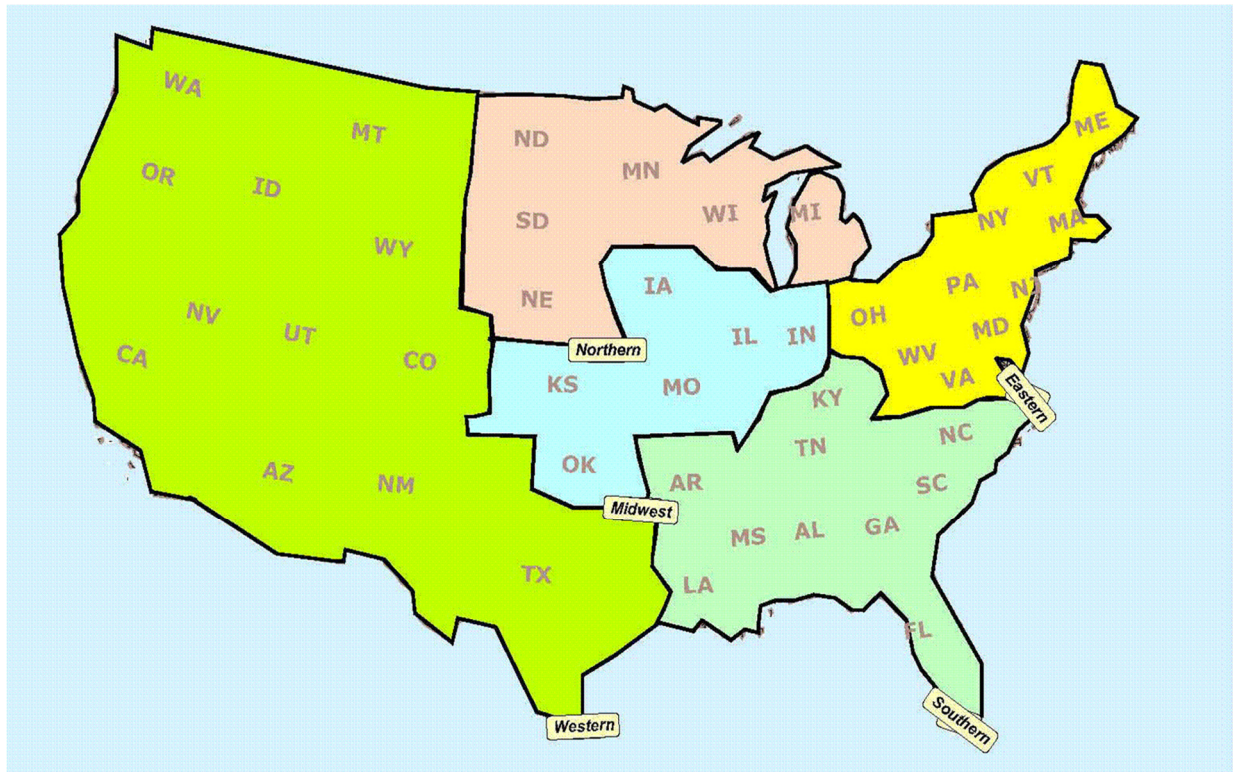

Yours,

Richard Reinders
CEO

*"If everyone is moving forward together,
then success takes care of itself."*

ON THE ROAD FIELD TRAINING

WITH DR. VINYL OF RHODE ISLAND

Teresa & David Lang, Dr. Vinyl Corporate Trainers, made the trip to the East Coast to help **Bruce Bieber**, Dr. Vinyl of Rhode Island get his business up and running.

The trip was very successful. Thanks for having us Bruce!

US REGIONS

*Did you have your best month ever?
Compare your sales with the highest in your region.*

Top Sales By Region for July 2022

Western	Northern	Midwest	Southern	Eastern
\$53,824.13	\$89,684.42	\$430,135.00	\$211,626.90	\$89,823.55
\$42,652.00	\$80,225.00	\$99,167.00	\$80,883.01	\$14,289.00
\$27,385.00	\$33,425.00	\$67,786.00	\$24,477.71	\$3,825.00
\$21,883.00	\$32,625.00	\$57,219.00	\$16,769.00	
\$20,855.00	\$29,367.00	\$51,316.50	\$14,528.97	