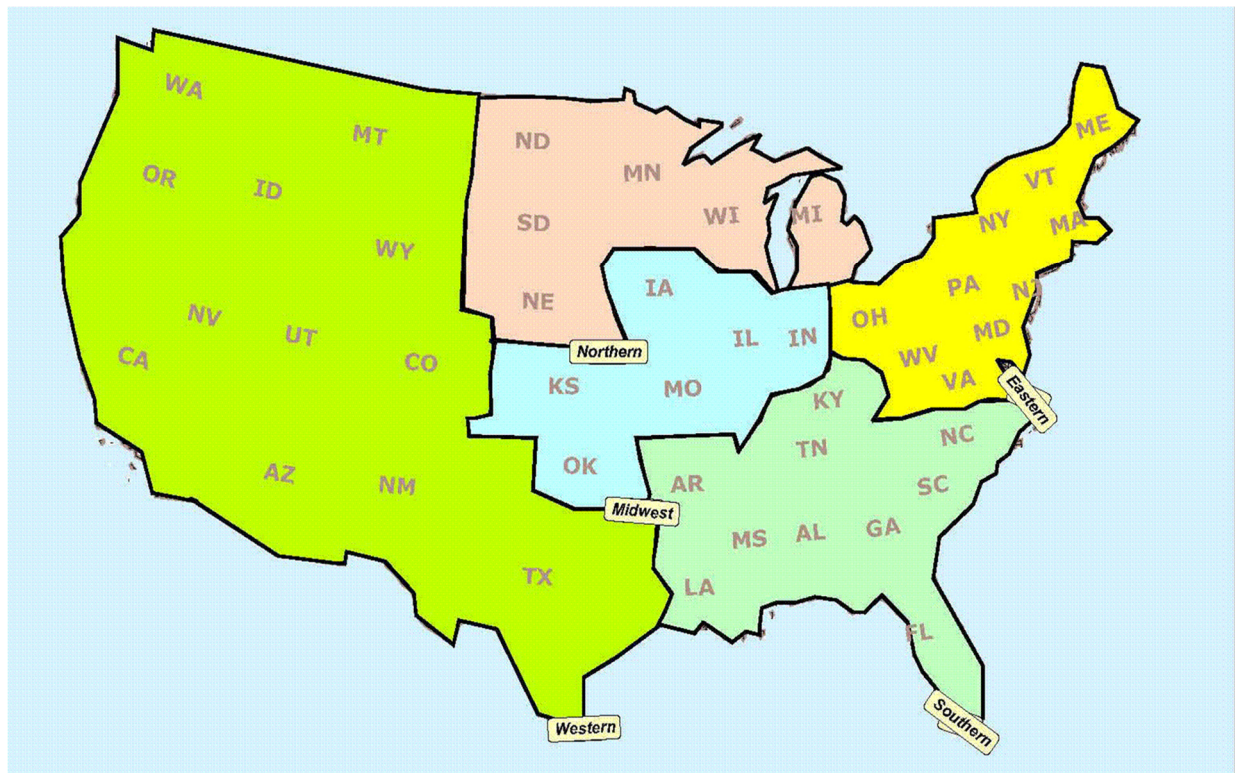

Yours,

Richard Reinders
CEO

*"If everyone is moving forward together,
then success takes care of itself."*

ON THE ROAD FIELD TRAINING

WITH DR. VINYL OF RHODE ISLAND

Teresa & David Lang, Dr. Vinyl Corporate Trainers, made the trip to the East Coast to help **Bruce Bieber**, Dr. Vinyl of Rhode Island get his business up and running.

The trip was very successful. Thanks for having us Bruce!

US REGIONS

*Did you have your best month ever?
Compare your sales with the highest in your region.*

Top Sales By Region for July 2022

Western	Northern	Midwest	Southern	Eastern
\$53,824.13	\$89,684.42	\$430,135.00	\$211,626.90	\$89,823.55
\$42,652.00	\$80,225.00	\$99,167.00	\$80,883.01	\$14,289.00
\$27,385.00	\$33,425.00	\$67,786.00	\$24,477.71	\$3,825.00
\$21,883.00	\$32,625.00	\$57,219.00	\$16,769.00	
\$20,855.00	\$29,367.00	\$51,316.50	\$14,528.97	

US REGIONS

*Did you have your best month ever?
Compare your sales with the highest in your region.*

Top Sales By Region for August 2022

Western	Northern	Midwest	Southern	Eastern
\$75,679.00	\$86,220.00	\$536,899.80	\$245,833.19	\$117,297.41
\$52,692.64	\$68,406.56	\$135,933.07	\$104,912.75	\$14,126.00
\$28,240.00	\$42,285.00	\$91,903.00	\$22,681.00	\$3,670.00
\$18,355.00	\$33,493.00	\$60,348.50	\$15,540.00	\$2,955.00
\$16,295.00	\$32,031.00	\$59,455.00	\$14,028.50	